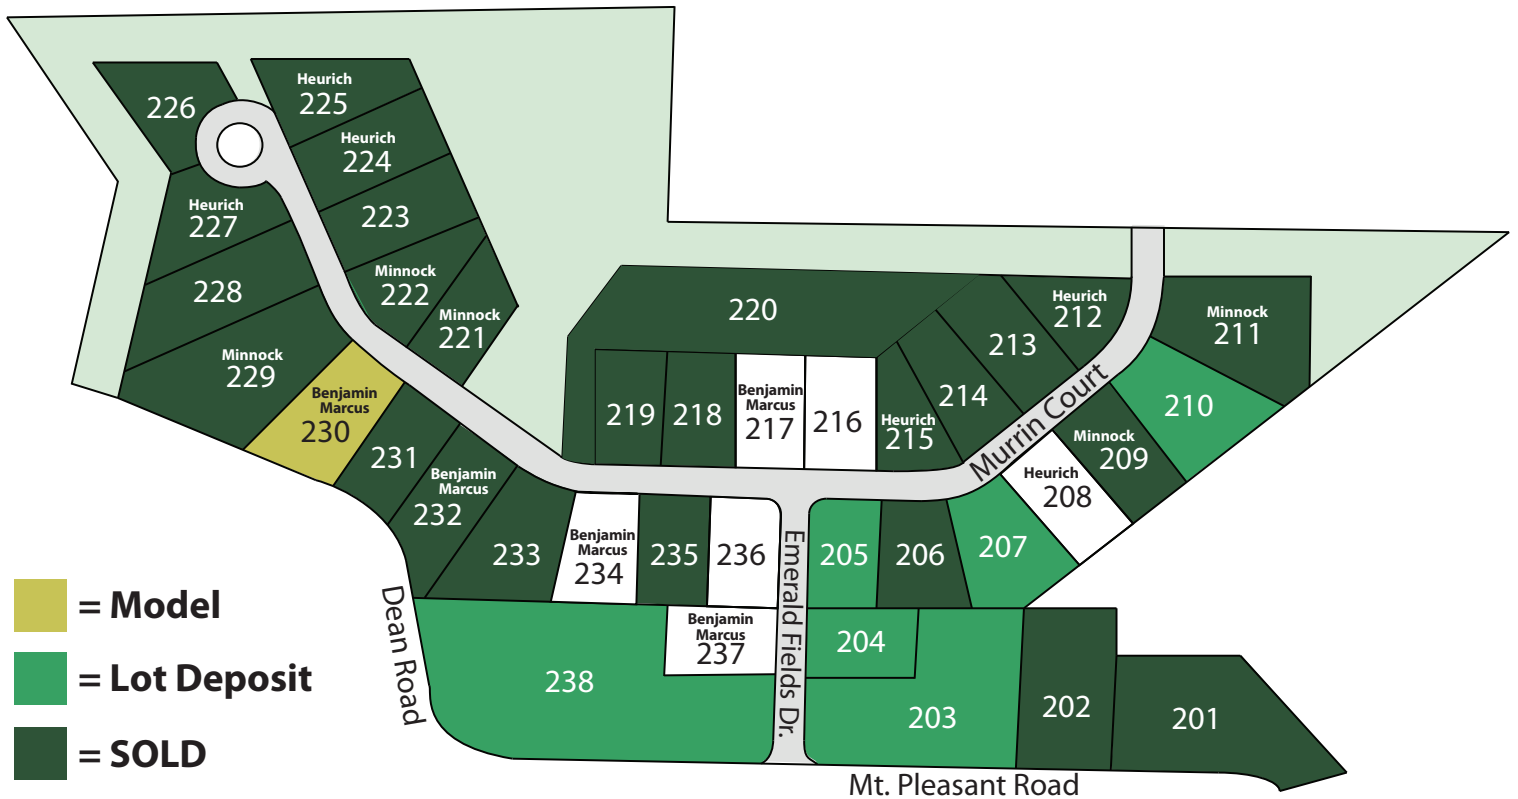

Plot Plan

For more information call Bridget Minnock
 at (C) 412.849.2762 or (O) 724.776.3686
EmeraldFieldsatPine.com

BERKSHIRE HATHAWAY
HomeServices

The Preferred Realty